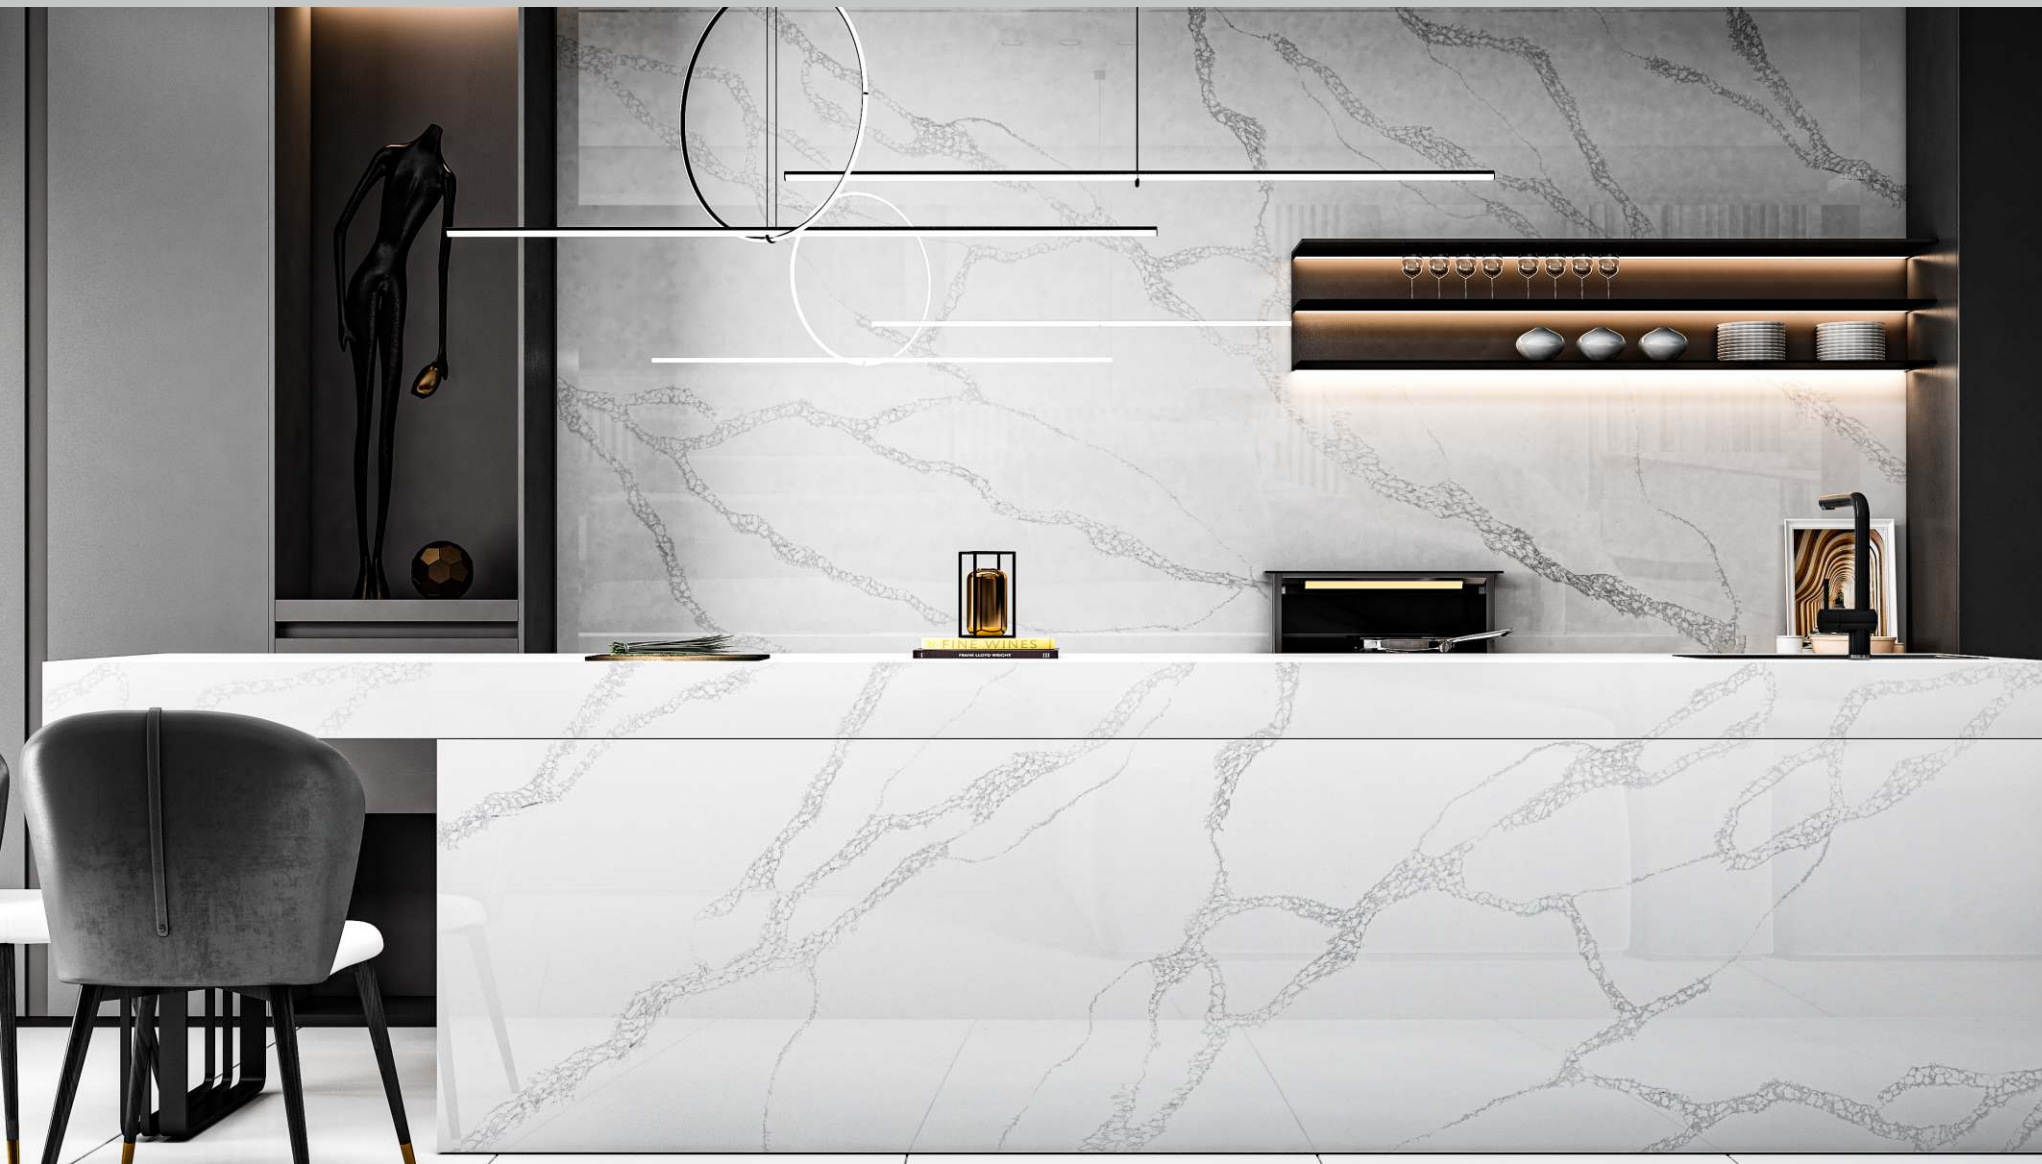

ITALIANO
COLLECTION

— Platinum Series —

CALACATTA ROCKY | LQ-7

Think Italian Marble Design—think Calacatta Rocky Quartz by Levanto Quartz. A precise play of light grey liquid veining that merges brilliantly in the milky white backdrop. It's final appearance on your countertop or decor area will extend its beautiful natural Italian marble pattern look allowing visual awe. Engineered to express creativity and class, the slab extends the cross veining pattern that shall go through the bottom to top direction and in circular random effects, making it the perfect choice for the brilliance you wish to display.

"SUPER JUMBO SLABS"

Size :3550 mm x 2050 mm /
355 cm x 205 cm / 140 inch x 81 inch

3550 mm

2050 mm