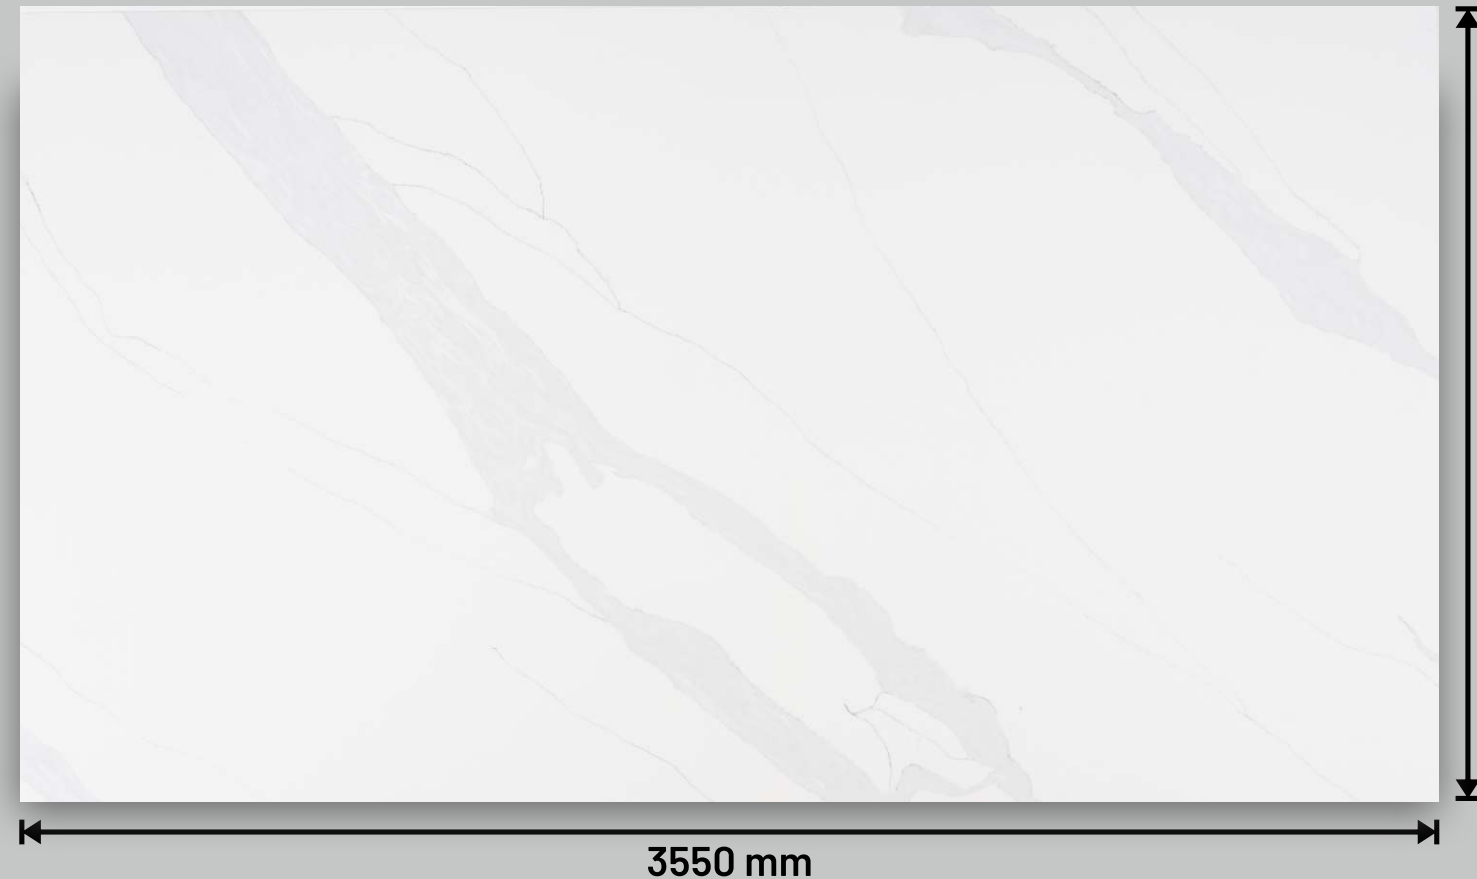

"SUPER JUMBO SLABS"

Size :3550 mm x 2050 mm /
355 cm x 205 cm / 140 inch x 81 inch

3550 mm

2050 mm

PRISTINE LOOKS
STURDY PERFORMANCE

ITALIANO
COLLECTION

—Signature Series—

STATUARIO BOLD | LQ-2

“SUPER JUMBO SLABS”

Size :3550 mm x 2050 mm /
355 cm x 205 cm / 140 inch x 81 inch

ITALIANO
COLLECTION

— Royale Series —

CALACATTA LINCOLN | LQ-3

Unparallel design and prestigious looks that are characterized by a soft milky white backdrop that sets the perfect stage for colour blending with dramatic Grey, Golden and Dark Grey in Veins that make this design of quartz synonymous with luxury. The marvelous design charts out the characteristics of awesomeness for decades.

“SUPER JUMBO SLABS”

Size :3550 mm x 2050 mm /
355 cm x 205 cm / 140 inch x 81 inch

3550 mm

2050 mm

ITALIANO
COLLECTION

— Royale Series —

ARABESCATO | LQ-4

If you have a marvellous idea for your kitchen counter or your outdoor area then the Arabescato Quartz range is just the thing you need. Engineered with the cool super white grain-less surface, this piece is beautifully designed with light greyish and whitish liquid vein pattern flowing throughout the marble like surface. You wish to see theatre on the slab, well you got it.

“SUPER JUMBO SLABS”

Size :3550 mm x 2050 mm /
355 cm x 205 cm / 140 inch x 81 inch

3550 mm

2050 mm

ITALIANO
COLLECTION

— Platinum Series —

CALACATTA WHITE | LQ-5

Designed to provide mesmerisation, this Quartz Range is magnificent in stone. Engineered with a careful selection of cool white background allows an elegant play of white stone that is characterized by a subtle accent of striking grey and spread across the slab in thick veins. The brownish thin veins and dark grey directional veining, add colour, beauty and posh appeal making it the perfect counterpart to any design your desire to realize.