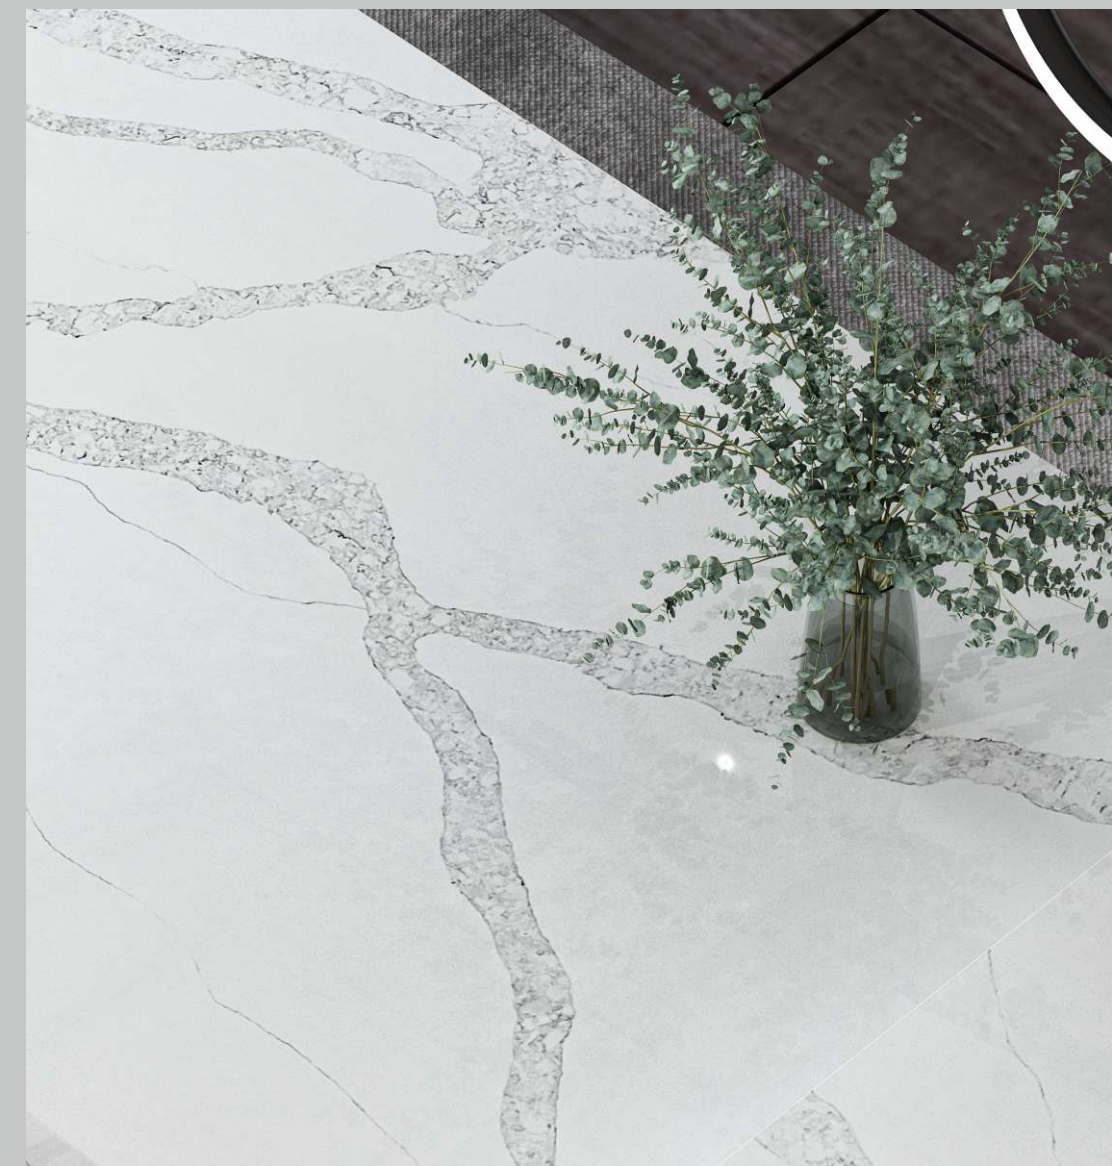

“SUPER JUMBO SLABS”

Size :3550 mm x 2050 mm /
355 cm x 205 cm / 140 inch x 81 inch

3550 mm

2050 mm

ITALIANO
COLLECTION

— Royale Series —

ARABESCATO | LQ-4

If you have a marvellous idea for your kitchen counter or your outdoor area then the Arabescato Quartz range is just the thing you need. Engineered with the cool super white grain-less surface, this piece is beautifully designed with light greyish and whitish liquid vein pattern flowing throughout the marble like surface. You wish to see theatre on the slab, well you got it.

“SUPER JUMBO SLABS”

Size :3550 mm x 2050 mm /
355 cm x 205 cm / 140 inch x 81 inch

3550 mm

2050 mm

ITALIANO
COLLECTION

— Platinum Series —

CALACATTA WHITE | LQ-5

Designed to provide mesmerisation, this Quartz Range is magnificent in stone. Engineered with a careful selection of cool white background allows an elegant play of white stone that is characterized by a subtle accent of striking grey and spread across the slab in thick veins. The brownish thin veins and dark grey directional veining, add colour, beauty and posh appeal making it the perfect counterpart to any design your desire to realize.

“SUPER JUMBO SLABS”

Size :3550 mm x 2050 mm /
355 cm x 205 cm / 140 inch x 81 inch

3550 mm
2050 mm

ITALIANO
COLLECTION

— Platinum Series —

CALACATTA TUSCANY | LQ-6

This category is symbolic to the city it gets its name from. Tuscany is the epitome of art, culture and architectural beauty. The milky white background offers natural soft look that merges well with brown veining, grey and white colour and exquisite pattern veining that signifies the class and ulterior style of this quartz stone type.